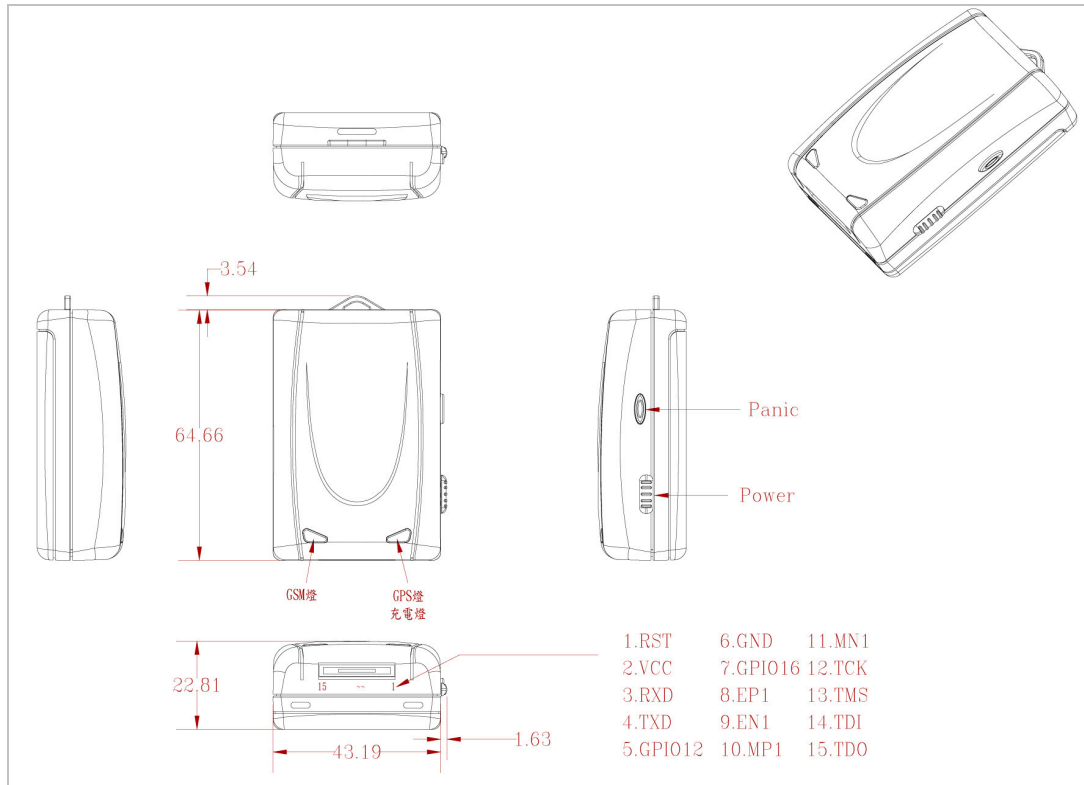

Mechanical:

©2008 San Jose Technology, Inc.
All specifications subject to change without notice.